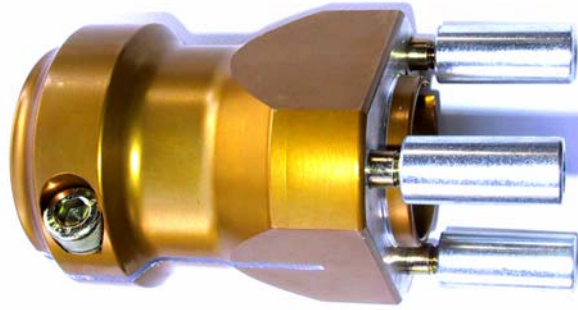

### 50mm HUBS

WH014FRR50/62G	SHORT	62mm GOLD
WH014FRR50/62B	SHORT	62mm BLACK
WH014FRR50/95G	LONG	95mm BLACK
WH014FRR50/95B	LONG	95mm GOLD

WHEEL NUTS  
WH105  
8mm

STUDS  
WH104  
8mm

LOCATOR  
WHC014A2

# ITALSPORT REAR WHEEL HUBS

40mm BILLET ALLUMINIUM HUBS

SHORT REAR WHEEL HUB

MED REAR WHEEL HUB

LONG REAR WHEEL HUB

STUDS

**WH104**

8mm