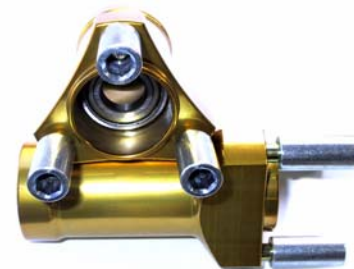

# ITALSPORT FRONT WHEEL HUBS 17mm

BILLET ALUMINIUM HUBS

PRECISION KART EQUIPMENT

SHORT FRONT WHEEL HUB  
55mm LONG **WH084**

MED FRONT WHEEL HUB  
75mm LONG **WH085**

LONG FRONT WHEEL HUB  
95mm LONG **WH086**  
WET  
95mm LONG **WH087**

STUDS  
**WH104**  
8mm

WHEEL NUTS  
**WH105**  
8mm  
FLANGED WHEEL NUTS  
**WH106**  
8mm

BEARINGS  
17mm ID  
**TR007**

[ ALL ITALSPORT HUBS ARE MEASURED FROM WHEEL FACE TO INSIDE EDGE ]