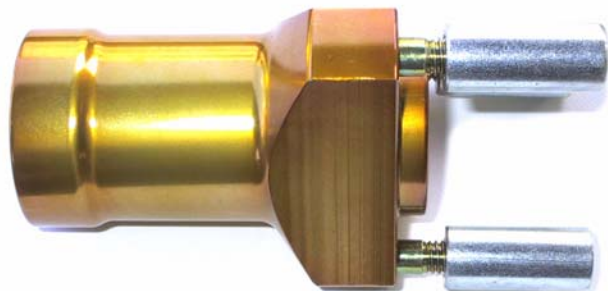

# ITALSPORT FRONT WHEEL HUBS 17mm

BILLET ALUMINIUM HUBS

PRECISION KART EQUIPMENT

SHORT FRONT WHEEL HUB  
55mm LONG **WH084**

MED FRONT WHEEL HUB  
75mm LONG **WH085**

LONG FRONT WHEEL HUB  
95mm LONG **WH086**  
WET  
95mm LONG **WH087**