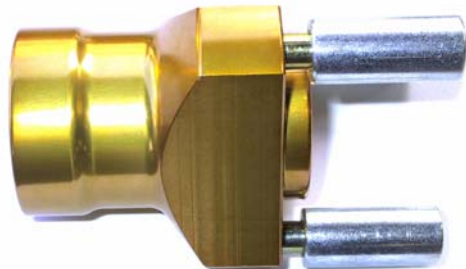

ITALSPORT FRONT WHEEL HUBS 17mm

BILLET ALUMINIUM HUBS

PRECISION KART EQUIPMENT